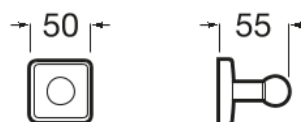

VICTORIA

Robe hook (Can be installed with screws or adhesive)

**DIMENSIONS**

Length	50 mm
Width	55 mm
Height	50 mm

COLOURS AND FINISHES

01 Polished

PRICE (VAT INCLUDED)**£39.23****FEATURES**

Finish: Polished

Installation type: Wall-mounted

Material: Metal

TECHNICAL DRAWINGS

Victoria

An extensive accessories range with a functional and timeless design. Besides the installation with screws, Victoria allows an adhesive fixation system that prevents drilling and guarantees high resistance (up to 5 kg. of static load). The perfect suit for private bathrooms, semi-public areas and public spaces, including solutions for people with reduced mobility.